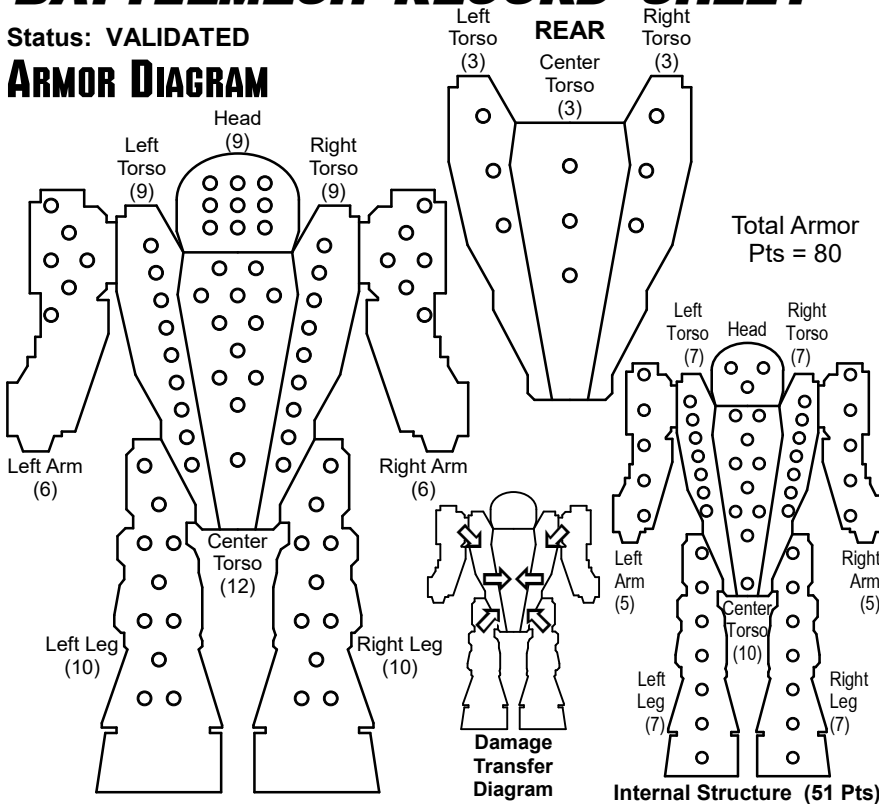

### ARMOR DIAGRAM

### 'MECH DATA

Type: **Stinger LAM STG-A10**

Mass: **30 tons**

Movement Points: Tech, Config. & Level:

Walking: **6** Inner Sphere  
 Running: **9** Land-Air-'Mech  
 Jumping: **6 [18]** Level 3 / 3025